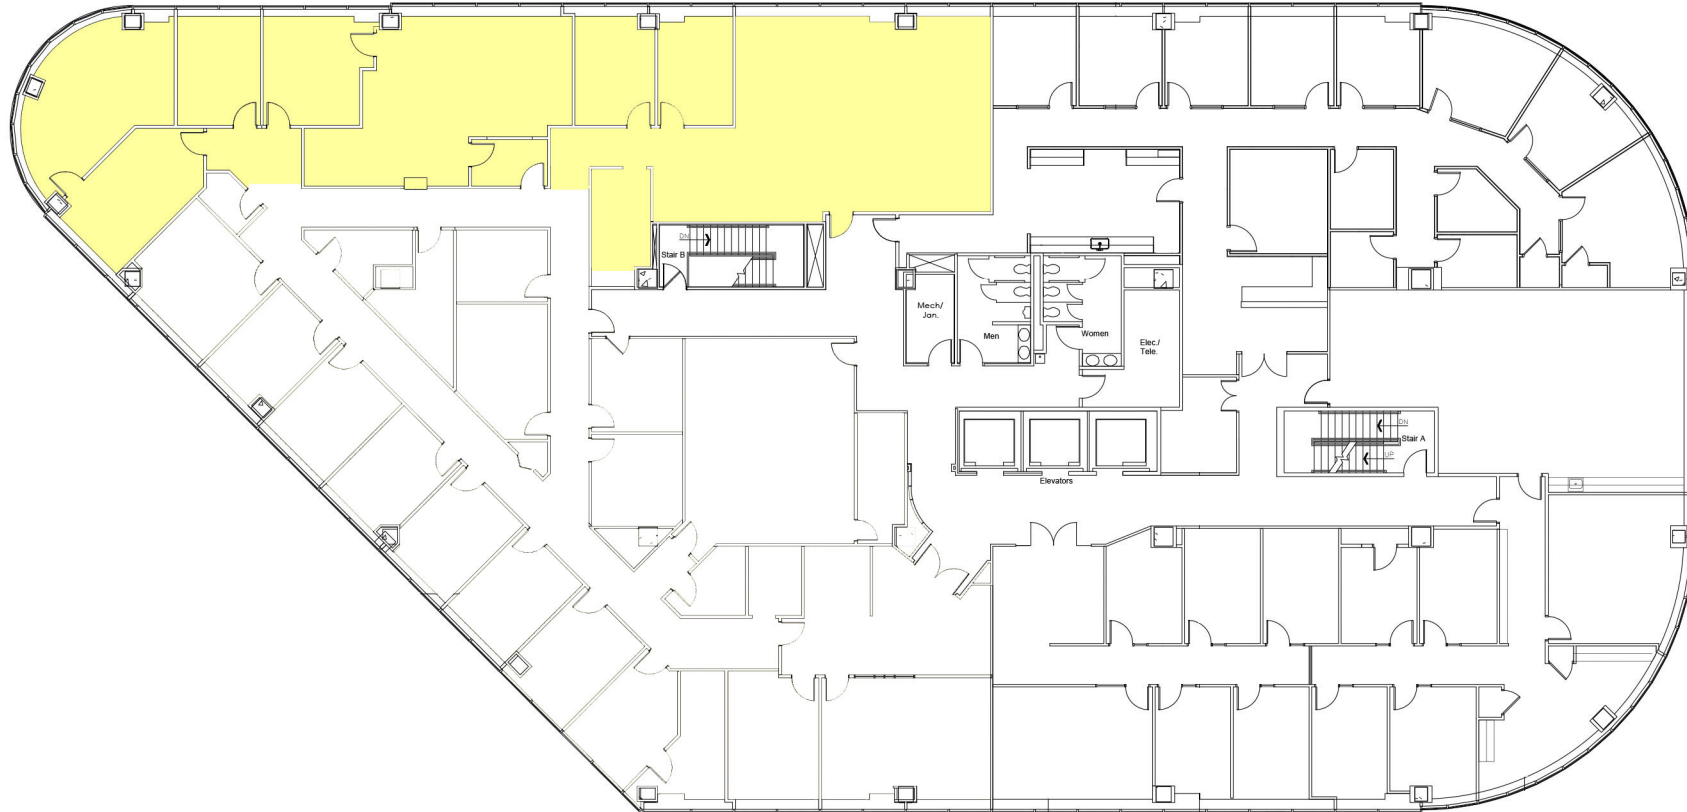

LEASING CONTACT:

DAVID MOORE | 317.639.0490
david.moore@cushwake.com

BENNETT WILLIAMS | 317.639.0442
bennett.williams@cushwake.com

SUITE 860 AVAILABLE 4,141 SF

EIGHTH FLOOR

ONE PENN MARK - 11595 NORTH MERIDIAN
CARMEL, INDIANA

SCALE: NOT TO SCALE

DATE: 06.14.23